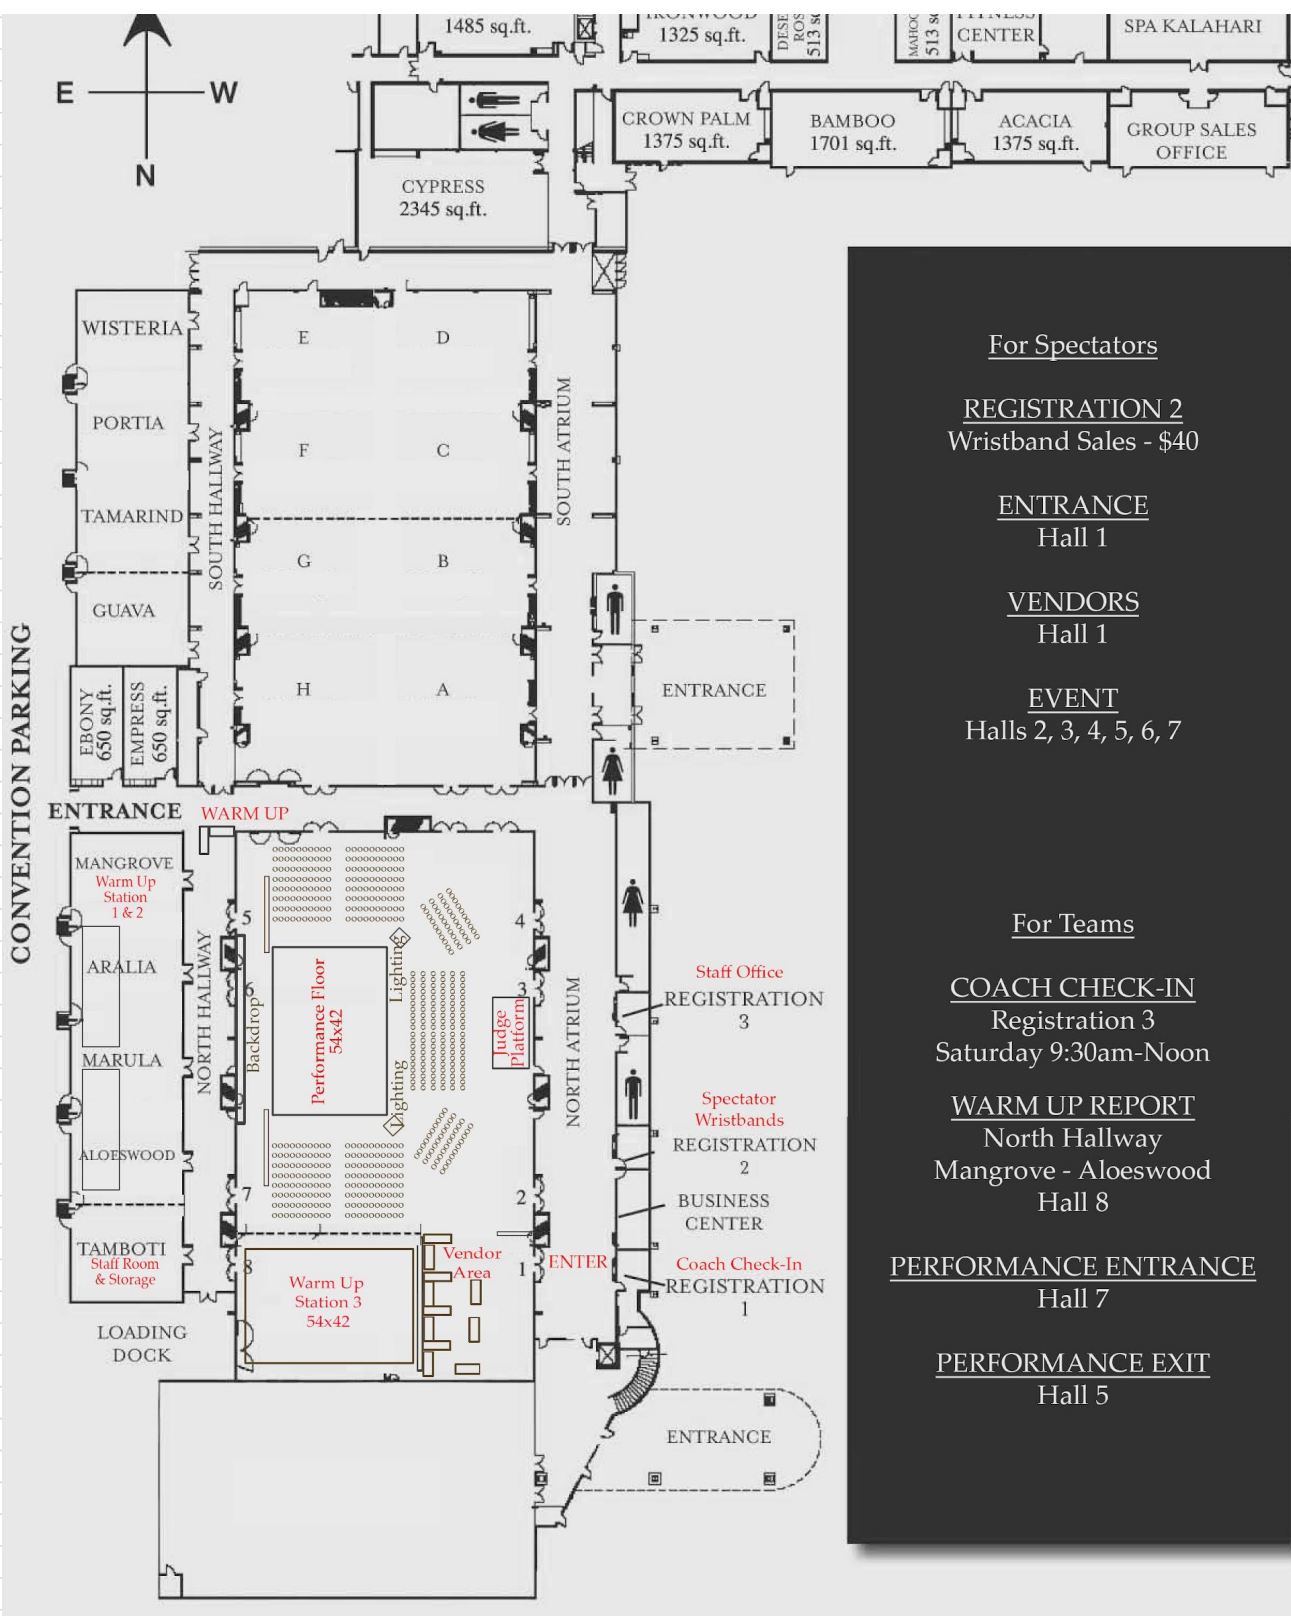

S

BANYAN

IRONWOOD

ERT

9 ft.

GANN

9 ft.

FITNESS

For Spectators

REGISTRATION 2  
Wristband Sales - \$40

ENTRANCE  
Hall 1

VENDORS  
Hall 1

EVENT  
Halls 2, 3, 4, 5, 6, 7

For Teams

COACH CHECK-IN  
Registration 3  
Saturday 9:30am-Noon

WARM UP REPORT  
North Hallway  
Mangrove - Aloeswood  
Hall 8

PERFORMANCE ENTRANCE  
Hall 7

PERFORMANCE EXIT  
Hall 5